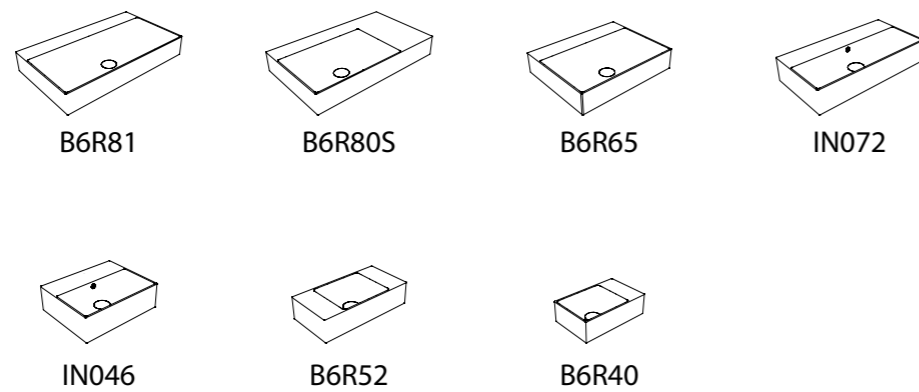

- LI
- FR
- SK
- MT
- BL
- SE
- CS
- FE
- PA
- CC
- BO
- GH
- AT
- AR

Le Pietre

- AB
- TR
- AG
- AC
- GB
- GT
- GG
- GV
- MC
- PG
- PM
- PN
- SB
- SG

Basin T-Edge ø 30 cm Ghiaccio **B6T30GH**
Wall-hanging structure with ceramic shelf Ghiaccio **OP010TGH**

Basin T-Edge ø 37 cm Mattone **B6T37MT**
Wall-hanging structure with ceramic shelf Mattone **OP007TMT - OP008TMT**

OPI - Plain

dimensions

finishes

compatible washbasins

finishes

OPI - Woody

dimensions