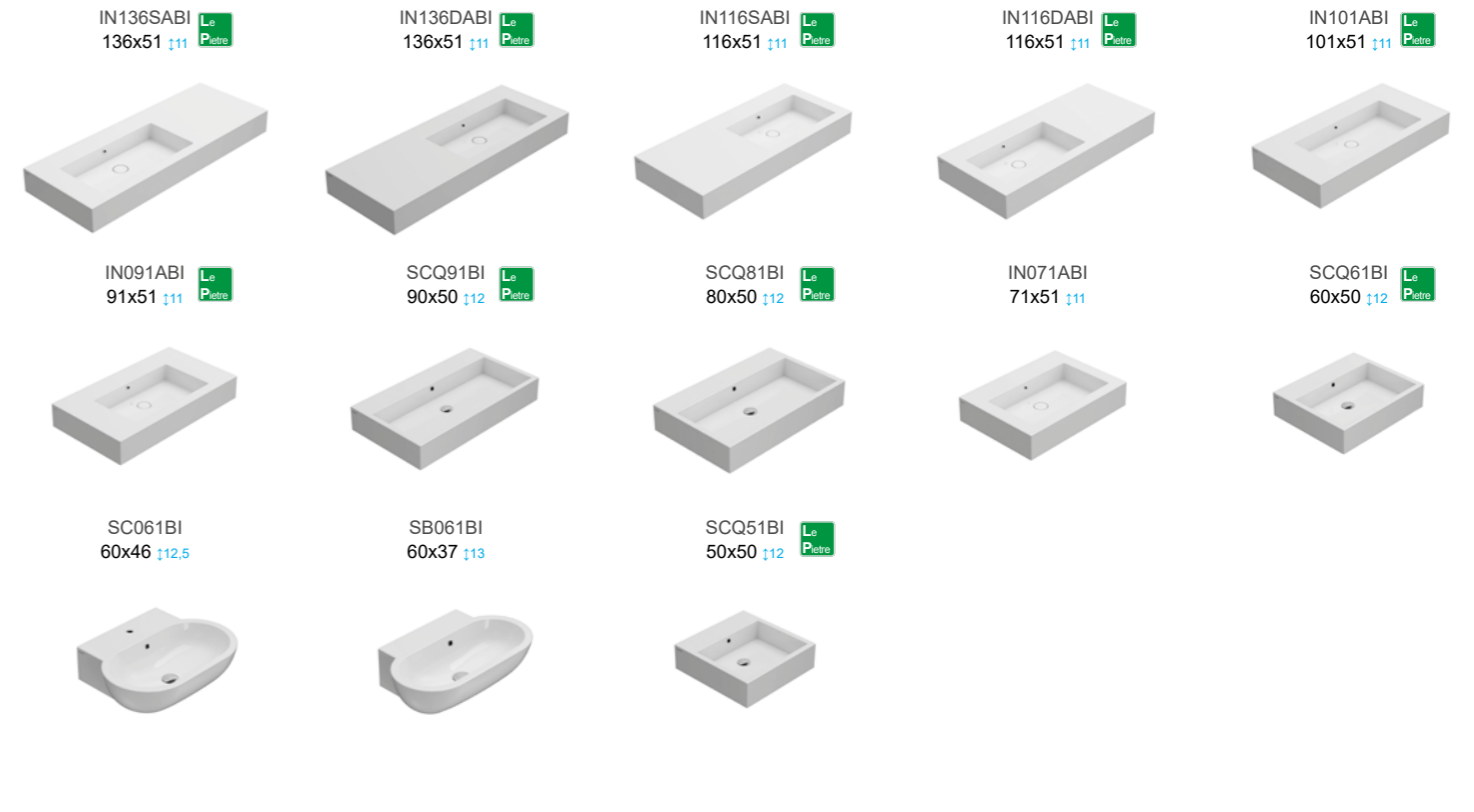

B6R65BI
wall-hung or
sit-on basin
60.47

B6R51BI
wall-hung or
sit-on basin
50.47

B6R80SBI
wall-hung or
sit-on basin
80.47

Vanity Basins

Wall-hung basins

Vanity Basins

Wall-hung or sit-on basins

Sit-on basins