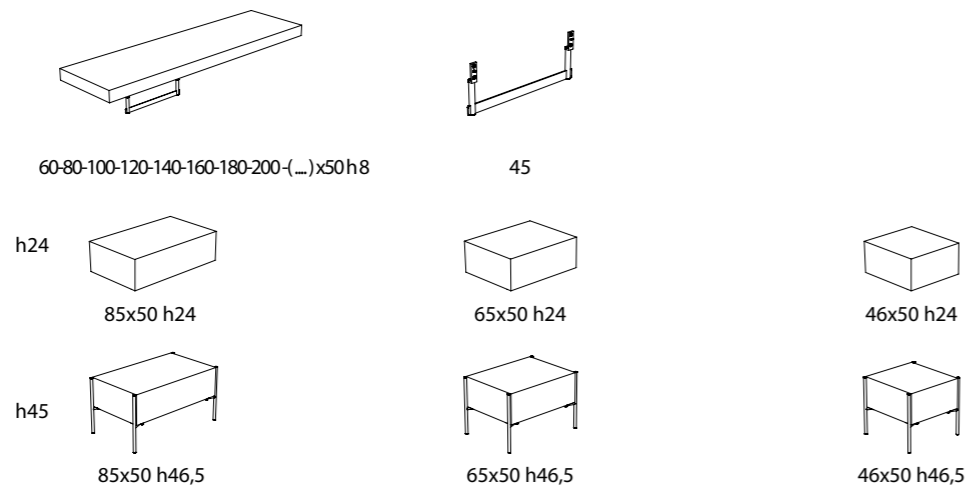

- LI
- FR
- SK
- MT
- BL
- SE
- CS
- FE
- PA
- CC
- BO
- GH
- AT
- AR

Le Pietre

- AB
- TR
- AG
- AC
- GB
- GT
- GG
- GV
- MC
- PG
- PM
- PN
- SB
- SG

Basin T-Edge ø 30 cm Ghiaccio **B6T30GH**
Wall-hanging structure with ceramic shelf Ghiaccio **OP010TGH**

Basin T-Edge ø 37 cm Mattone **B6T37MT**
Wall-hanging structure with ceramic shelf Mattone **OP007TMT - OP008TMT**

OPI - Plain

dimensions

finishes

compatible washbasins

finishes

OPI - Woody

dimensions