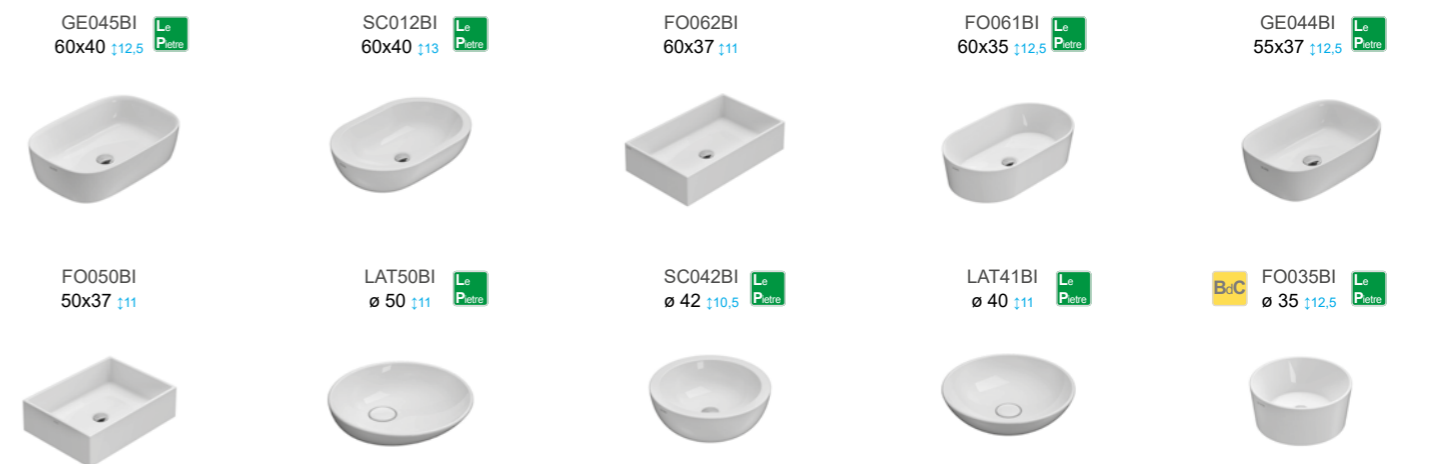

Sit-on basins

B6R63BI
sit-on basin
61.37

B6R60PA
sit-on basin
60.38

TE035BI
sit-on basin
ø 35

B6R81BI - OP001YAR
wall-hung or sit-on basin
with towel rail
80.47

B6O60BL
sit-on basin
60.41

B6R81BI
wall-hung or
sit-on basin
80.47

B6R65BI
wall-hung or
sit-on basin
60.47

B6R51BI
wall-hung or
sit-on basin
50.47

B6R80SBI
wall-hung or
sit-on basin
80.47

Vanity Basins

Wall-hung basins

Vanity Basins

Wall-hung or sit-on basins

Sit-on basins