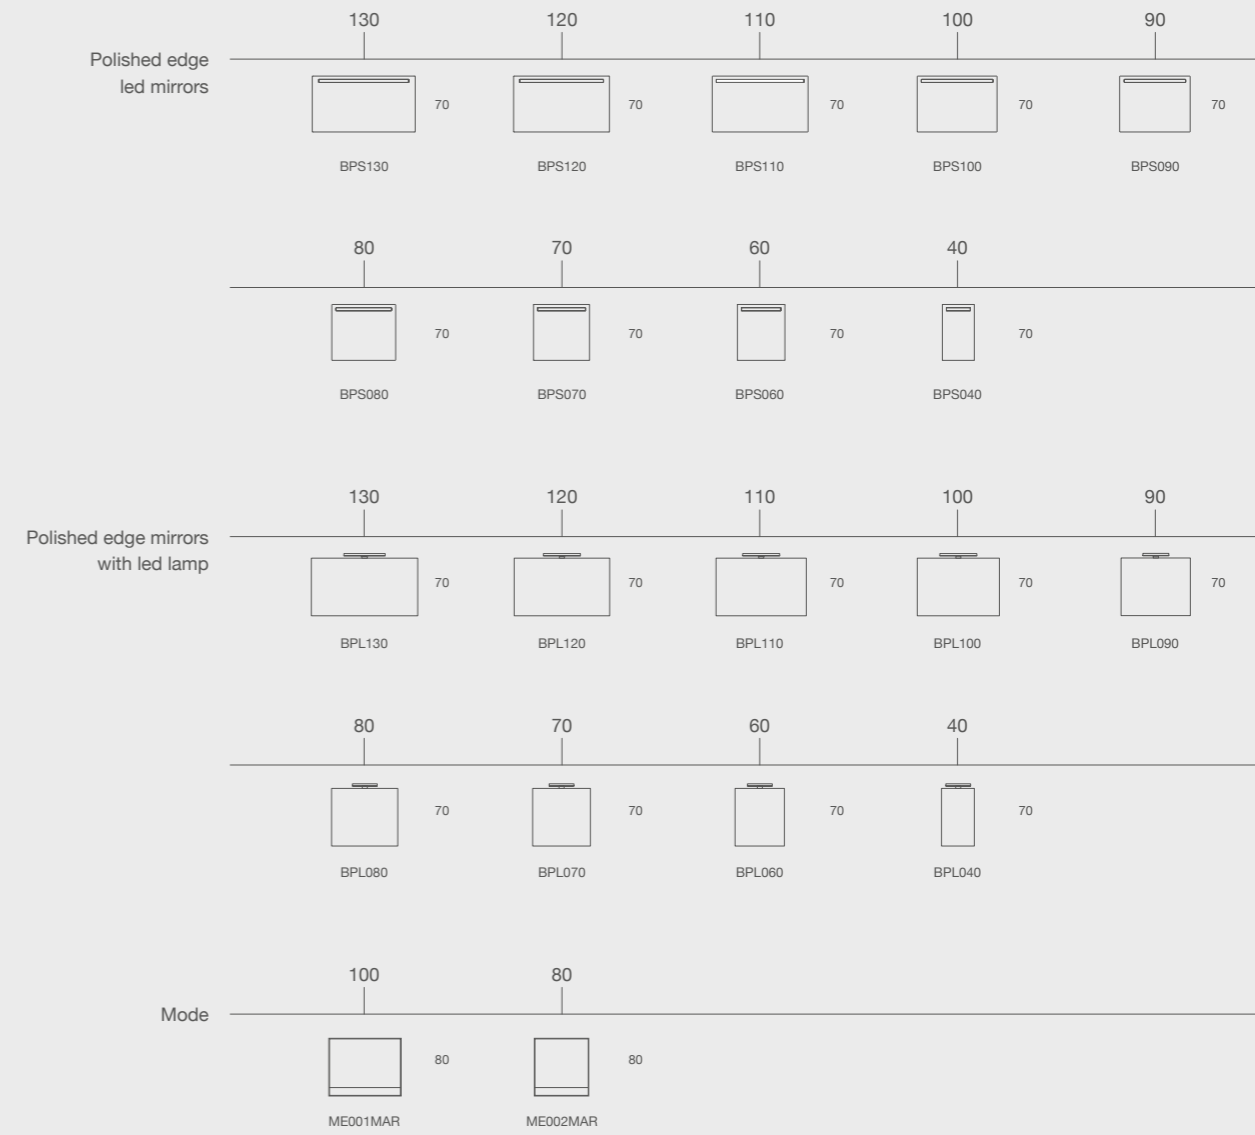

Mirror Frames