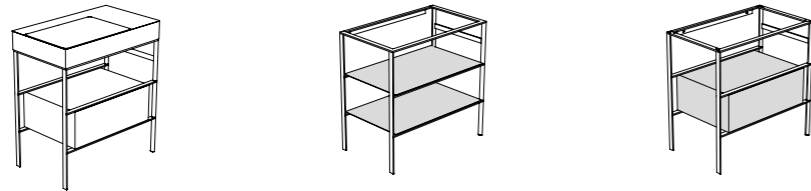

OPI - Bob

dimensions

110x50 h74

finishes

D Shelf	DEKTON®	S Structure	Steel
	BR KE ED		AR
B Cabinet	MDF lacquered		
BaC Bagno di Colore	LI FR SK MT BL SE CS FE PA CC BO GH AT AR		

compatible washbasins

finishes

OPI - Stripe / Stripe+

dimensions

80x47 h78

60x47 h78

compatible washbasins

B6R81

B6R80S

B6R65