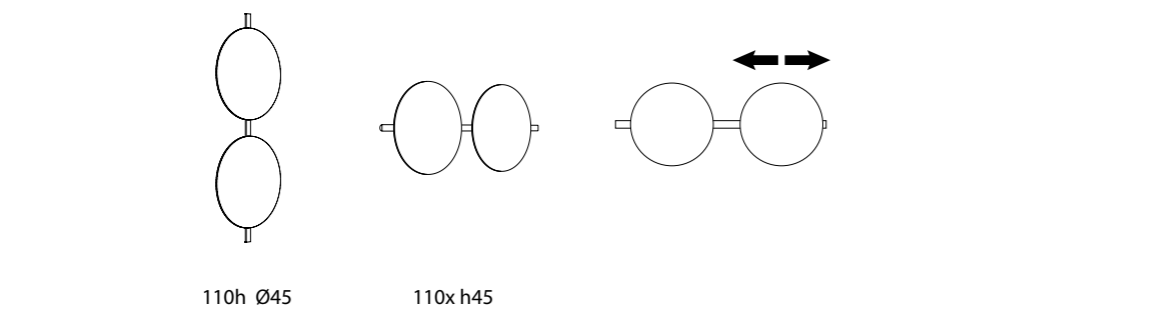

OPI - Mirrors

dimensions