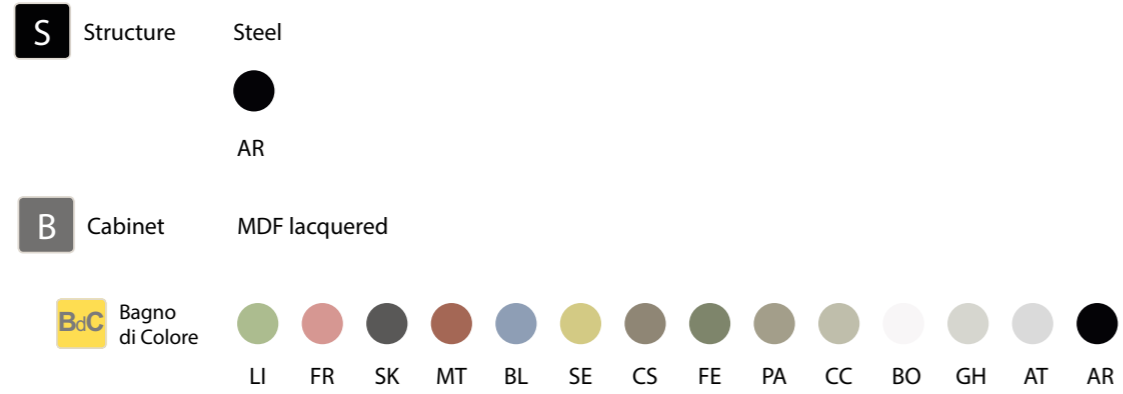

OPI - Plain

dimensions

finishes

compatible washbasins

finishes