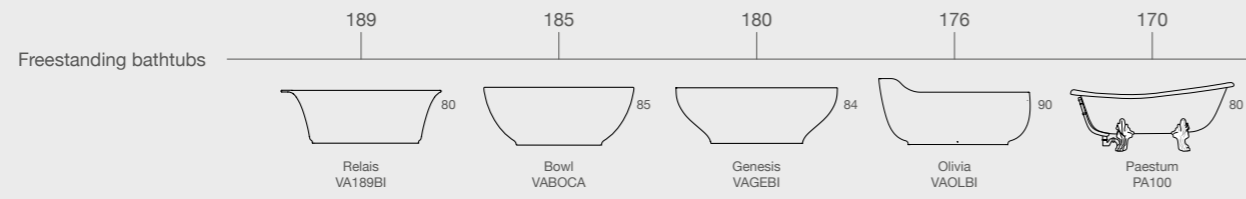

Other products

Bathtubs