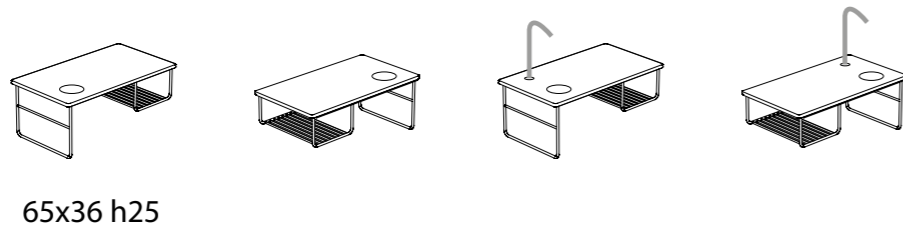

OPI - Tile

dimensions

65x36 h25

finishes

S Structure Steel

- AR

P Shelf ceramic

BaC Bagno di Colore

- LI
- FR
- SK
- MT
- BL
- SE
- CS
- FE
- PA
- CC
- BO
- GH
- AT
- AR

Le Pietre

- AB
- TR
- AG
- AC
- GB
- GT
- GG
- GV
- MC
- PG
- PM
- PN
- SB
- SG

compatible washbasins

B6T37

B6T30

finishes

BaC Bagno di Colore

- LI
- FR
- SK
- MT
- BL
- SE
- CS
- FE
- PA
- CC
- BO
- GH
- AT
- AR

Le Pietre

- AB
- TR
- AG
- AC
- GB
- GT
- GG
- GV
- MC
- PG
- PM
- PN
- SB
- SG