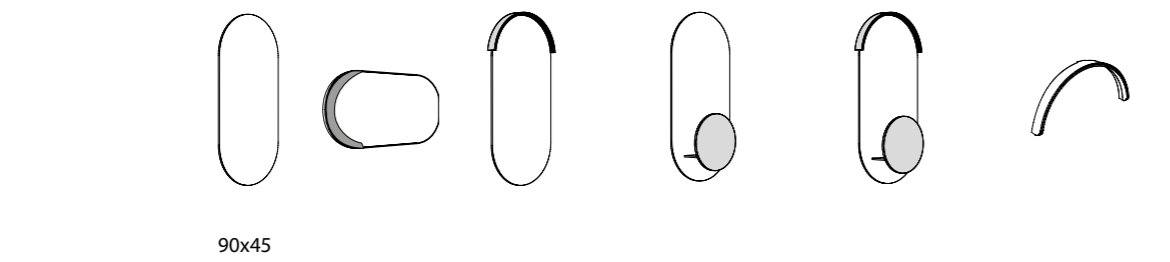

OPI - Mirrors

dimensions