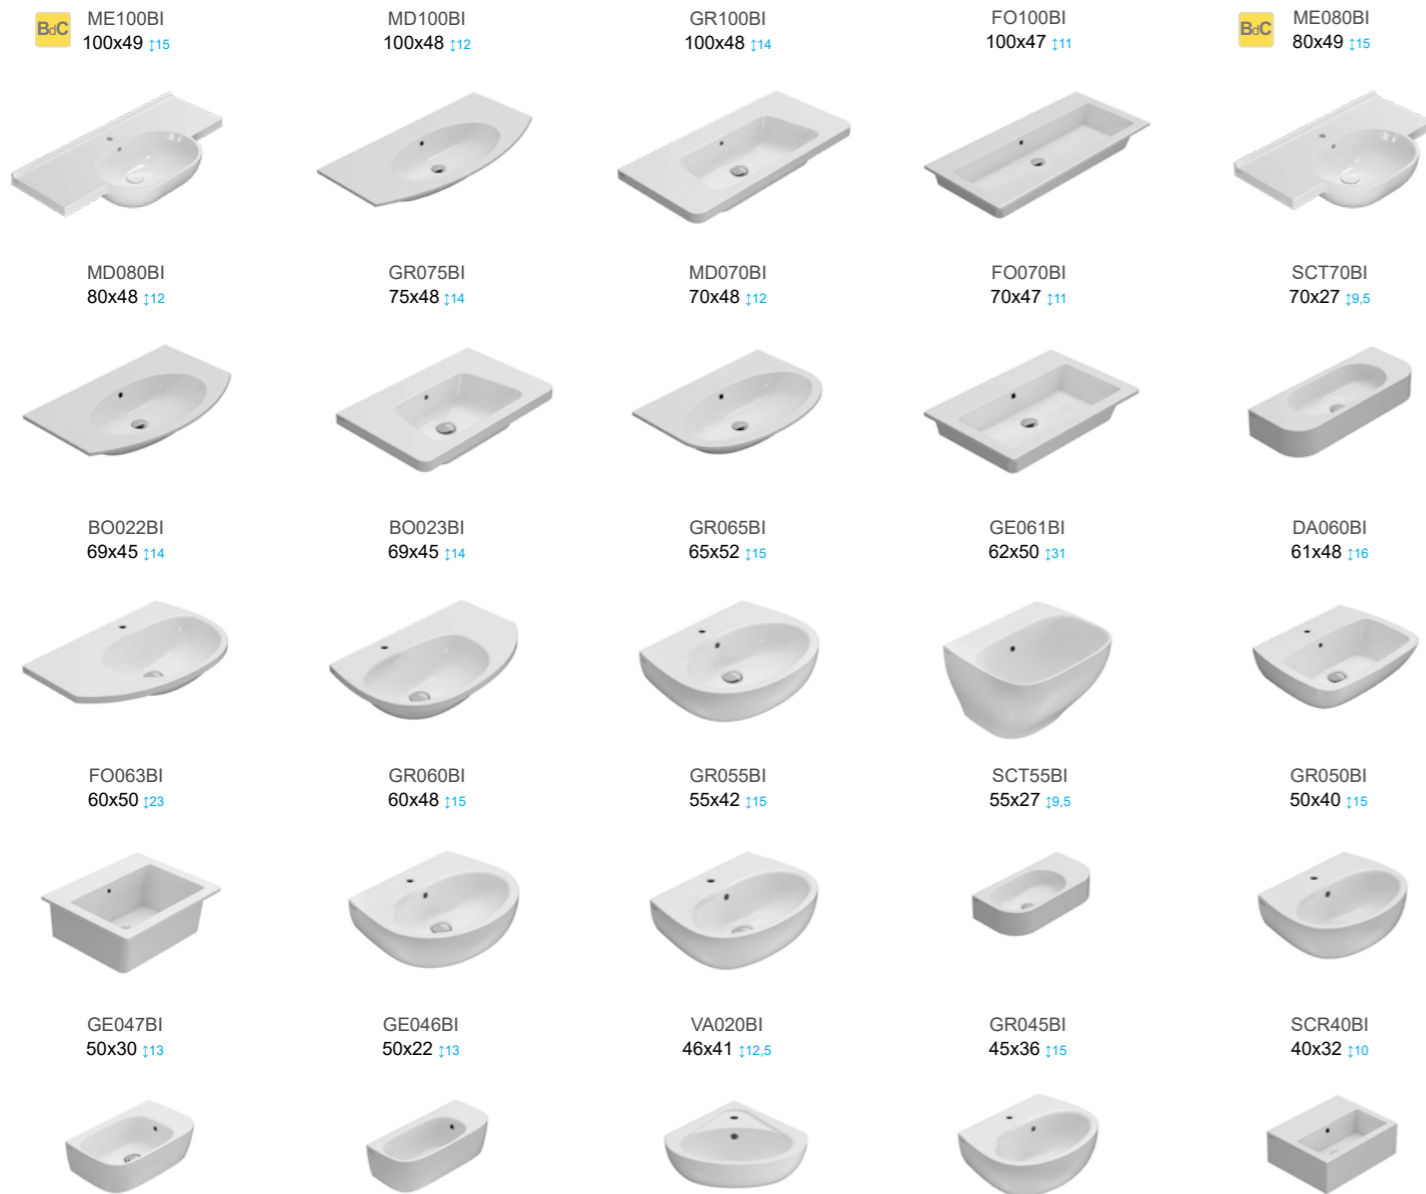

Sit-on basins

B6R63BI
sit-on basin
61.37

B6R60PA
sit-on basin
60.38

TE035BI
sit-on basin
ø 35

B6R81BI - OP001YAR
wall-hung or sit-on basin
with towel rail
80.47

B6O60BL
sit-on basin
60.41

B6R81BI
wall-hung or
sit-on basin
80.47

B6R65BI
wall-hung or
sit-on basin
60.47

B6R51BI
wall-hung or
sit-on basin
50.47

B6R80SBI
wall-hung or
sit-on basin
80.47

Vanity Basins

Wall-hung basins

Vanity Basins

Wall-hung or sit-on basins

Sit-on basins