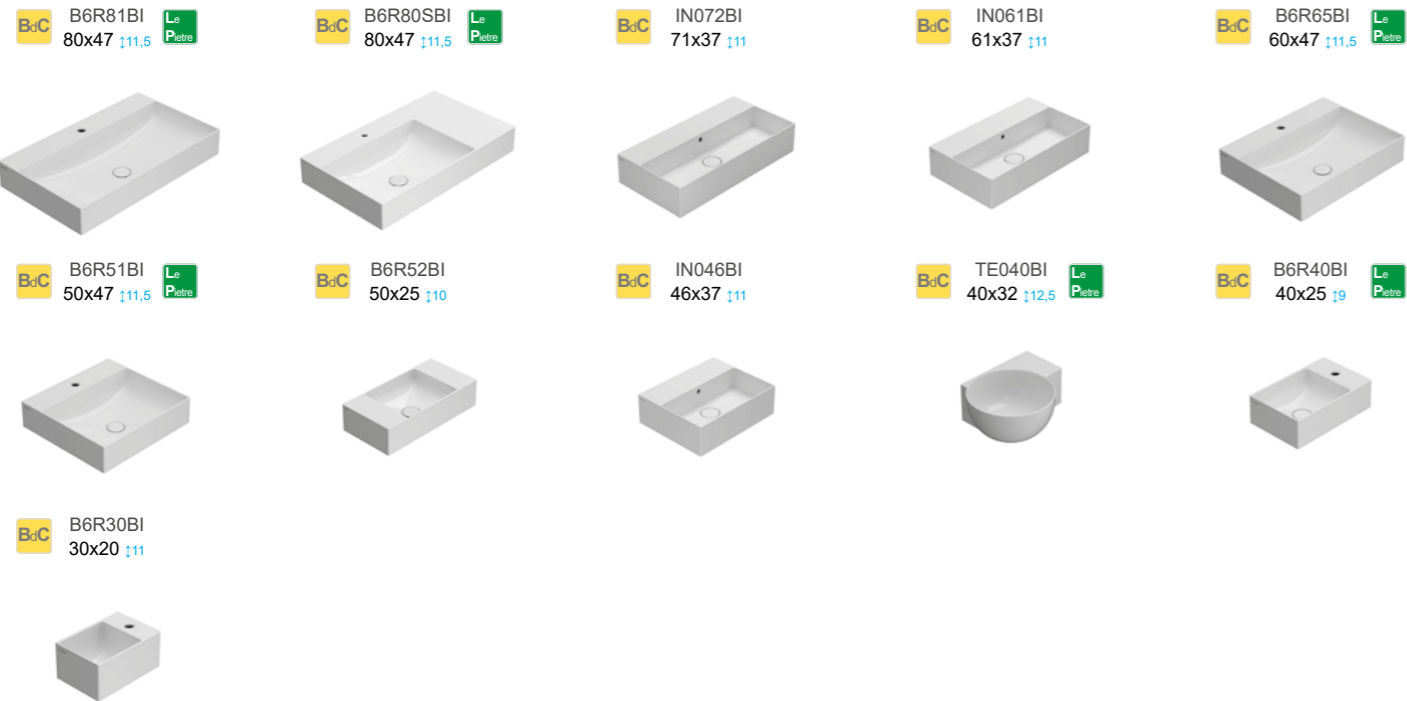

AB TR AG AC GB GT GG GV MC PG PM PN SB SG

Bagno di Colore not available for: B6R61,SC012,GE045,GE044,LAT50,SC042,LAT41

OPI - Mirrors

dimensions

T-Edge

Wall-hung or sit-on basins

Recessed basins

T-Edge