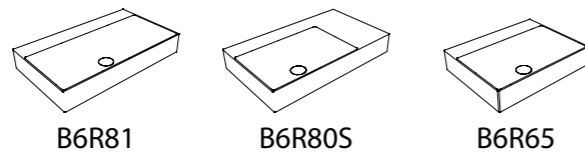

OPI - Stripe / Stripe+

dimensions

80x47 h78

60x47 h78

compatible washbasins

B6R81

B6R80S

B6R65