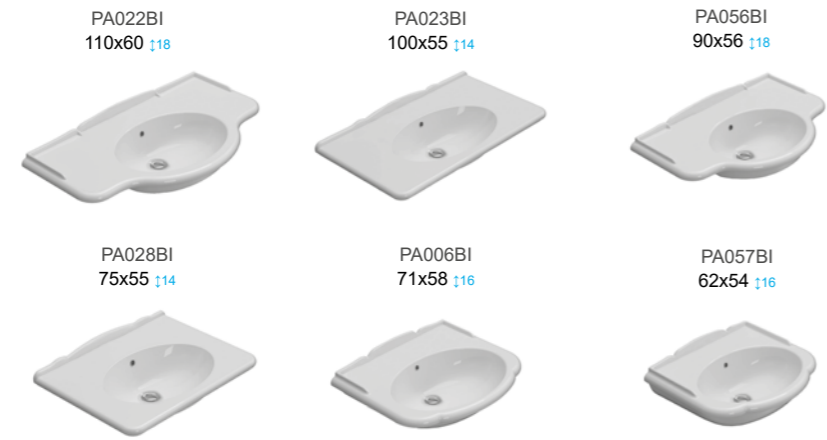

Paestum

Wall-hung basins