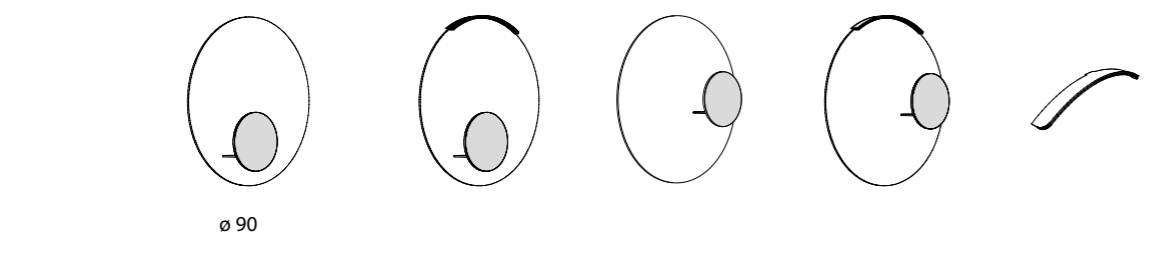

OPI - Mirrors

dimensions