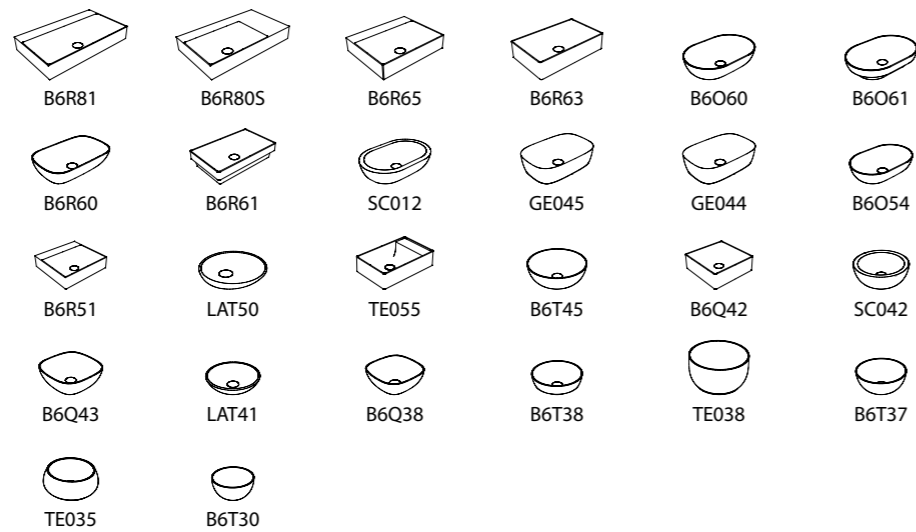

compatible washbasins

finishes

BaC Bagno di Colore

LI FR SK MT BL SE CS FE PA CC BO GH AT AR

Le Pietre

AB TR AG AC GB GT GG GV MC PG PM PN SB SG

Bagno di Colore not available for: B6R61,SC012,GE045,GE044,LAT50,SC042,LAT41