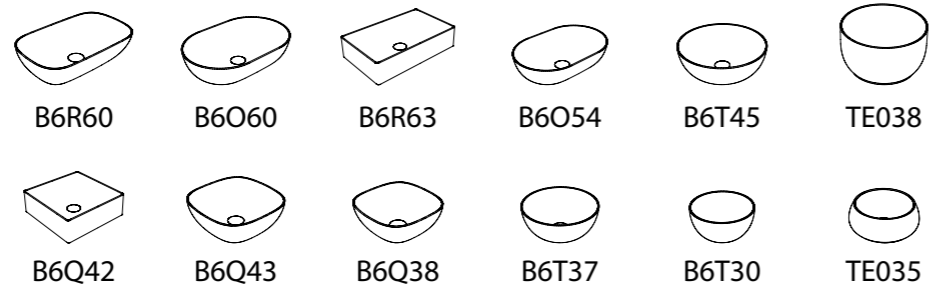

B6R60

B6O60

B6R63

B6O54

B6T45

TE038

B6Q42

B6Q43

B6Q38

B6T37

B6T30

TE035

finishes